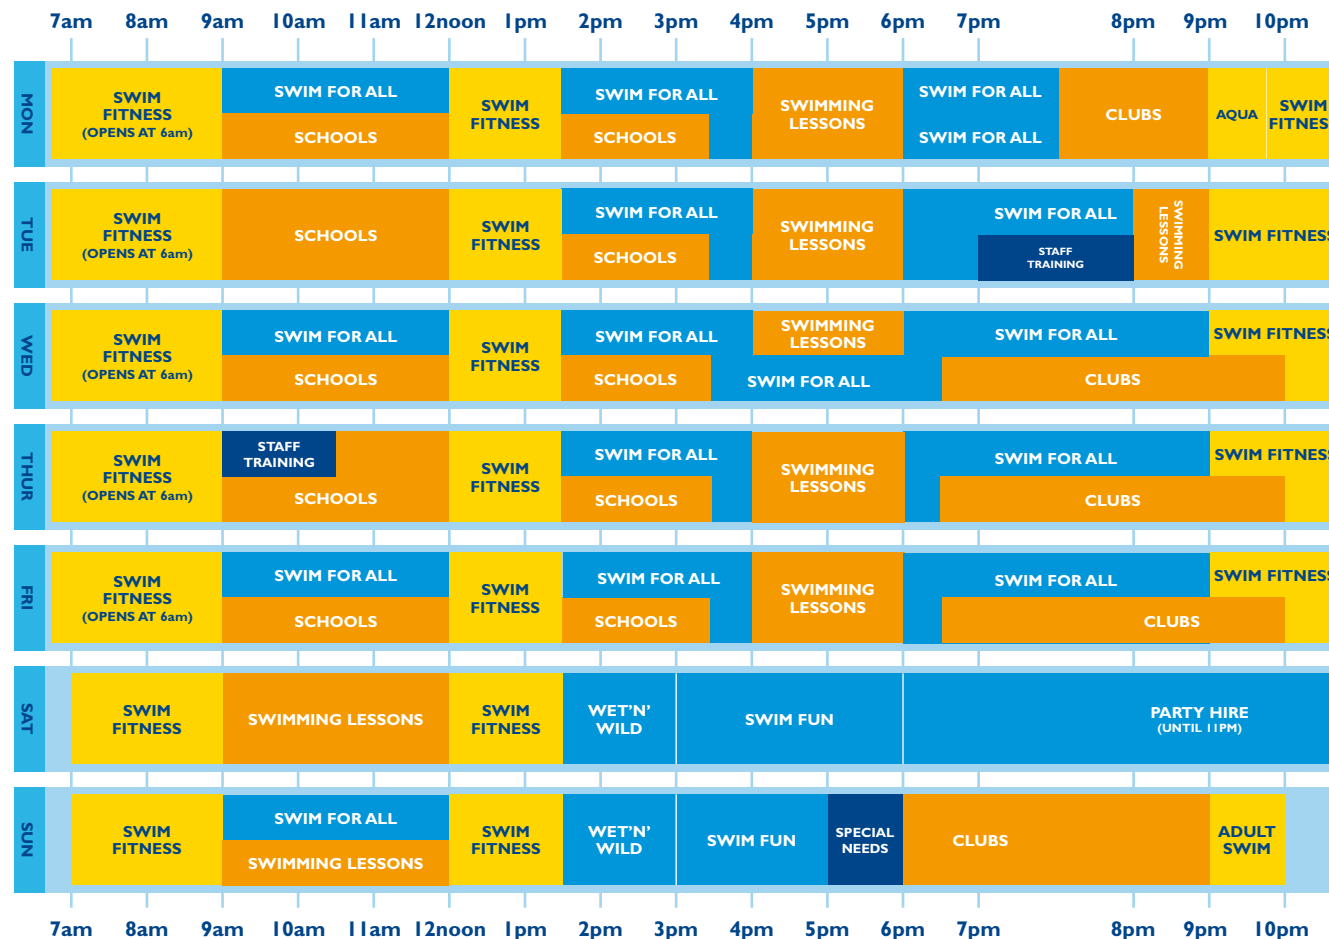

Zoggs swimwear and equipment available at every centre.

Spelthorne Leisure Centre

Main pool term-time programme

ORANGE	For those learning to swim. Includes schools, clubs and swimming lessons.
YELLOW	For those taking part in fitness and health swimming. Includes Swim Fitness.*
BLUE	For those wanting fitness and or fun in the pool. Includes Swim Fun.*

Under 8's must be accompanied by a parent/guardian or adult over 18, with a maximum of 2 children per adult.

* Swim Fitness and Swim Fun are also available during Swim For All sessions.

Main pool holiday programme

FOR TIMES BETWEEN 7am AND 9am, SEE TERM-TIME PROGRAMME, LEFT.

FOR TIMES BETWEEN 4pm AND 11pm, SEE TERM-TIME PROGRAMME, LEFT.