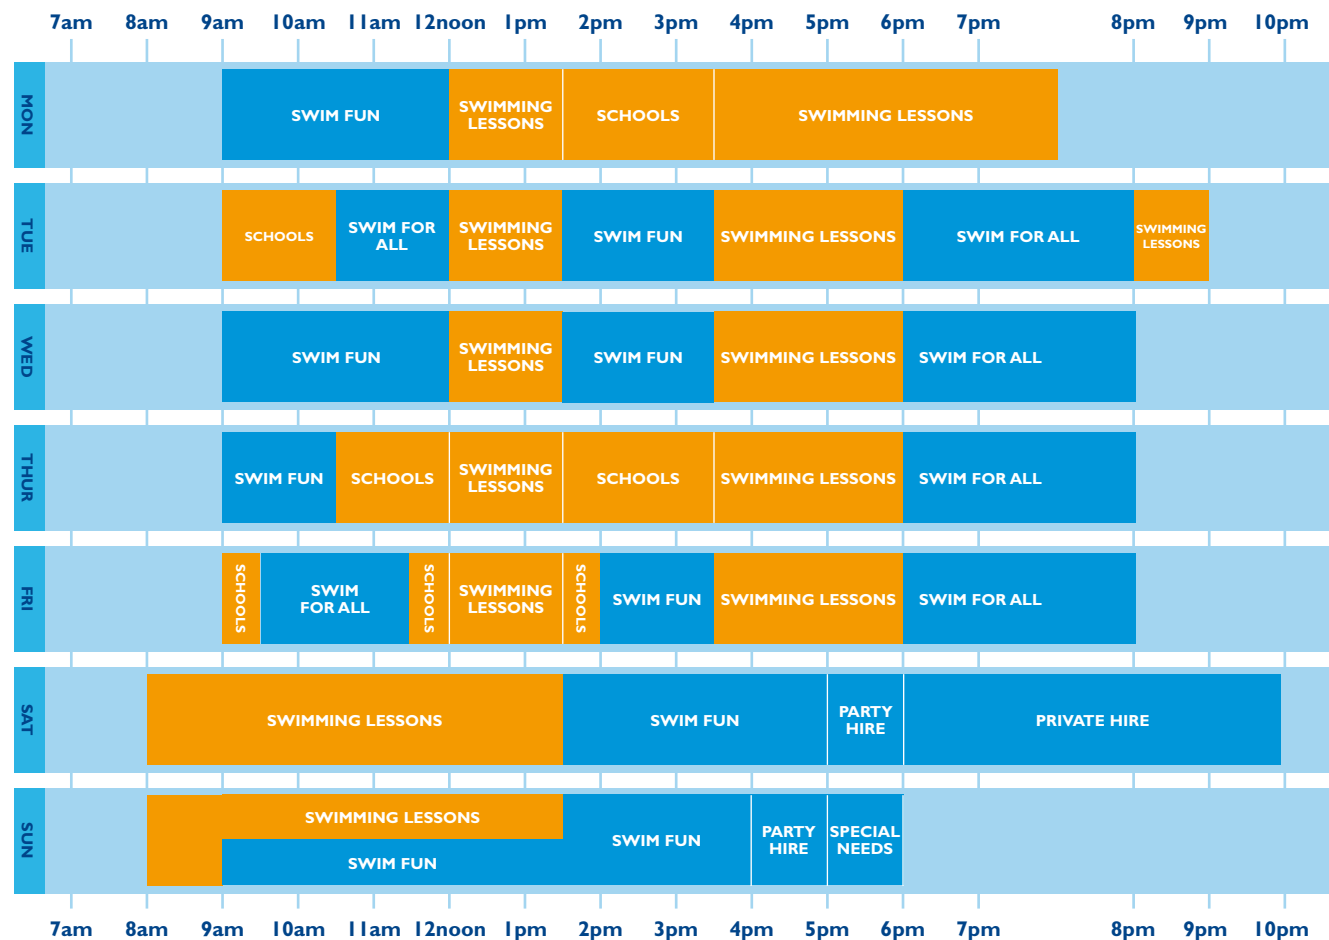

Zoggs swimwear and equipment available at every centre.

## Small pool term-time programme

**ORANGE** For those learning to swim. Includes schools, clubs and swimming lessons.

**YELLOW** For those taking part in fitness and health swimming. Includes Swim Fitness.\*

**BLUE** For those wanting fitness and or fun in the pool. Includes Swim Fun.\*

Under 8's must be accompanied by a parent/guardian or adult over 18, with a maximum of 2 children per adult.

\* Swim Fitness and Swim Fun are also available during Swim For All sessions.

## Small pool holiday programme