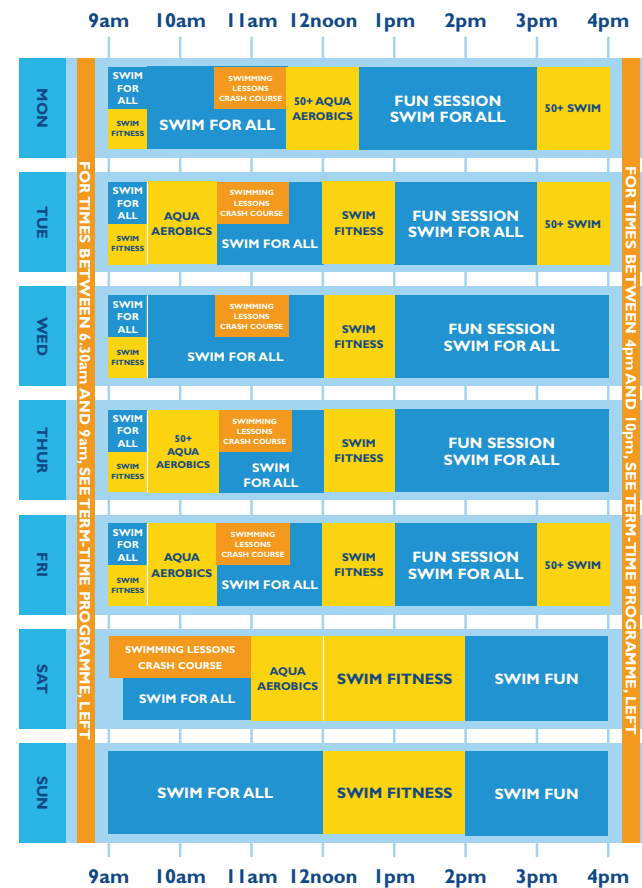

Zoggs swimwear and equipment available at every centre.

Watford Leisure Centre - WOODSIDE

Main pool term-time programme

Main pool holiday programme

ORANGE For those learning to swim. Includes schools, clubs and swimming lessons.

YELLOW For those taking part in fitness and health swimming. Includes Swim Fitness.*

BLUE For those wanting fitness and or fun in the pool. Includes Swim Fun.*

Under 8's must be accompanied by a parent/guardian or adult over 18, with a maximum of 2 children per adult.

* Swim Fitness and Swim Fun are also available during Swim For All sessions.