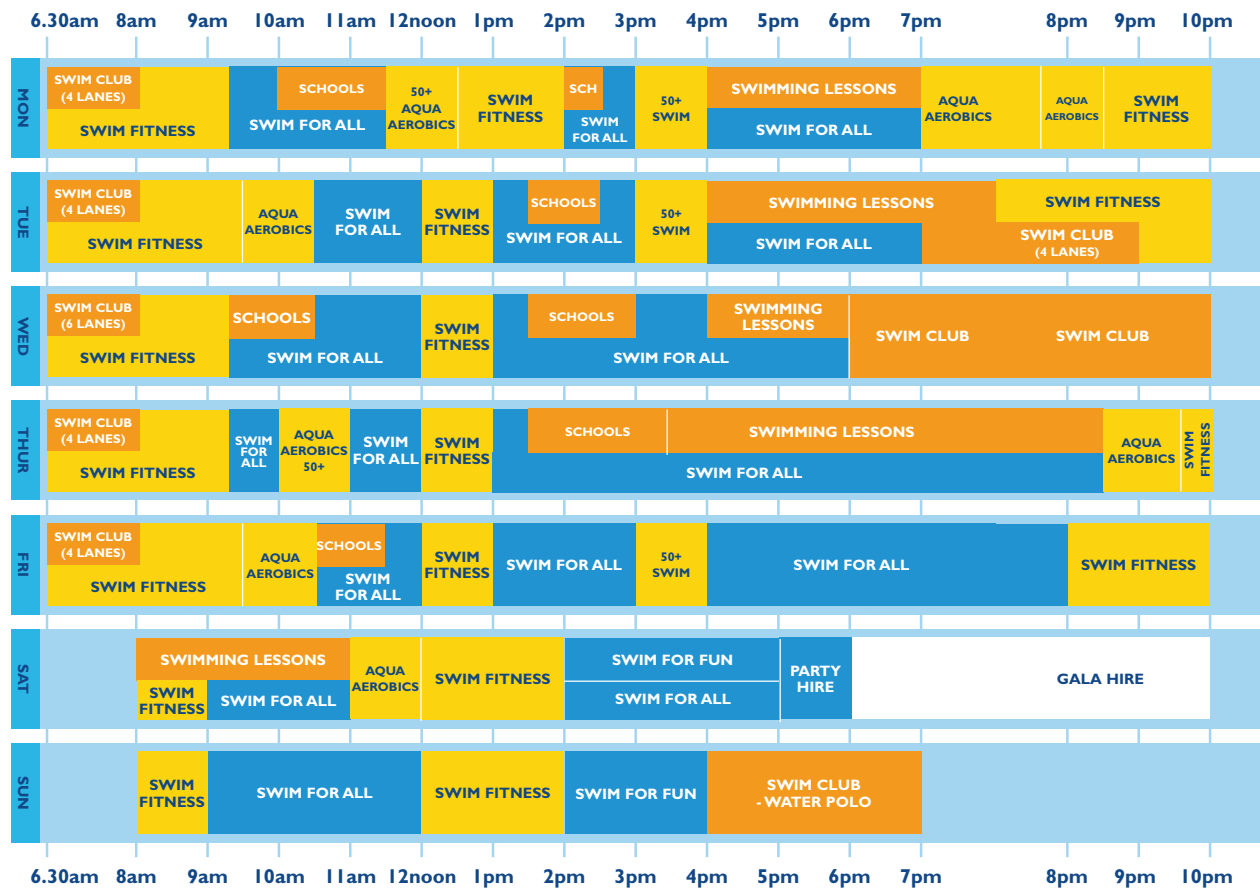

Zoggs swimwear and equipment available at every centre.

Watford Leisure Centre - WOODSIDE

Main pool term-time programme

Main pool holiday programme

ORANGE For those learning to swim. Includes schools, clubs and swimming lessons.

YELLOW For those taking part in fitness and health swimming. Includes Swim Fitness.*

BLUE For those wanting fitness and or fun in the pool. Includes Swim Fun.*

Under 8's must be accompanied by a parent/guardian or adult over 18, with a maximum of 2 children per adult.

* Swim Fitness and Swim Fun are also available during Swim For All sessions.