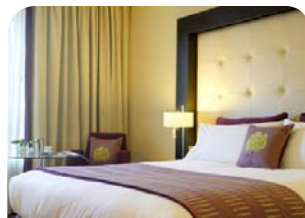

You can even remedy the age-old problem of a non-golfing companion and stay at one of these hotels that offers both spa and golf facilities.

Offers* **include breakfast**. Rates featured are based on two persons sharing and are per night for two night stays or more.

Inn At Lathones
ST ANDREWS
★★★★
Rates from £104.00

Barnham Broom
NORWICH
★★★★
Rates from £64.00

Carton House
KILDARE
★★★★
Rates from €128.00

Hesperia Alicante Hotel
ALICANTE
★★★★★
Rates from €62.00

Palace Hotel
COMO
★★★★
Rates from €140.00